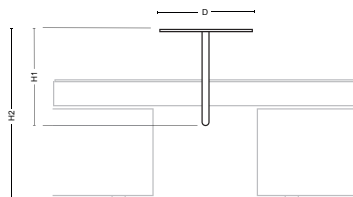

Standard colours

Galvanized Steel

Bamboo

Dimensions /

Weight

Planter

Weight: 36 kg, 79 lbs

H: 340 mm. 13.4"

W: 1166 mm. 45.9"

D: 386 mm. 15.2"

Bench

Weight: 31 kg, 68 lbs

H1: 94 mm. 3.7"

H2: 440 mm. 17.3"

W: 1166 mm. 45.9"

D: 386 mm. 15.2"

Pot

Weight: 14 kg, 31 lbs

H1: 380 mm. 15"

H2: 440 mm. 17.3"

D: 375 mm. 14.8"

Table

Weight: 5 kg, 11 lbs

H1: 367 mm. 14.4"

H2: 636 mm. 25"

D: 350 mm. 13.8"

MIZETTO

Downloads

Visit mizetto.com for more information and digital library.

MIZETTO