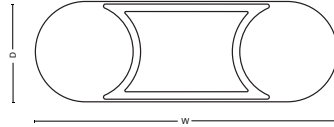

Standard colours

Galvanized Steel

Bamboo

Dimensions /

Weight

Planter

Weight: 36 kg, 79 lbs

H: 340 mm. 13.4"

W: 1166 mm. 45.9"

D: 386 mm. 15.2"

Bench

Weight: 31 kg, 68 lbs

H1: 94 mm. 3.7"

H2: 440 mm. 17.3"

W: 1166 mm. 45.9"

D: 386 mm. 15.2"

Pot

Weight: 14 kg, 31 lbs

H1: 380 mm. 15"

H2: 440 mm. 17.3"

D: 375 mm. 14.8"

Table

Weight: 5 kg, 11 lbs

H1: 367 mm. 14.4"