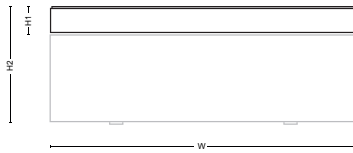

Standard colours

Galvanized Steel

Bamboo

Dimensions /

Weight

Planter

Weight: 36 kg, 79 lbs

H: 340 mm. 13.4"

W: 1166 mm. 45.9"

D: 386 mm. 15.2"

Bench

Weight: 31 kg, 68 lbs

H1: 94 mm. 3.7"

H2: 440 mm. 17.3"

W: 1166 mm. 45.9"

D: 386 mm. 15.2"

Pot

Weight: 14 kg, 31 lbs

H1: 380 mm. 15"

H2: 440 mm. 17.3"

D: 375 mm. 14.8"

Table

Weight: 5 kg, 11 lbs

H1: 367 mm. 14.4"